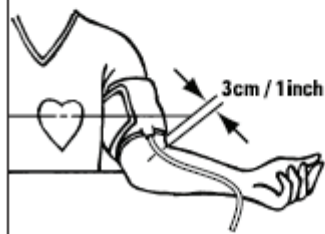

How to use the WatchBP

Diagnostic Mode

DIAG.

7 working days
home measurement

1

1x morning
06:00 - 09:00

1x evening
18:00 - 21:00

2

3

4

5

6

7